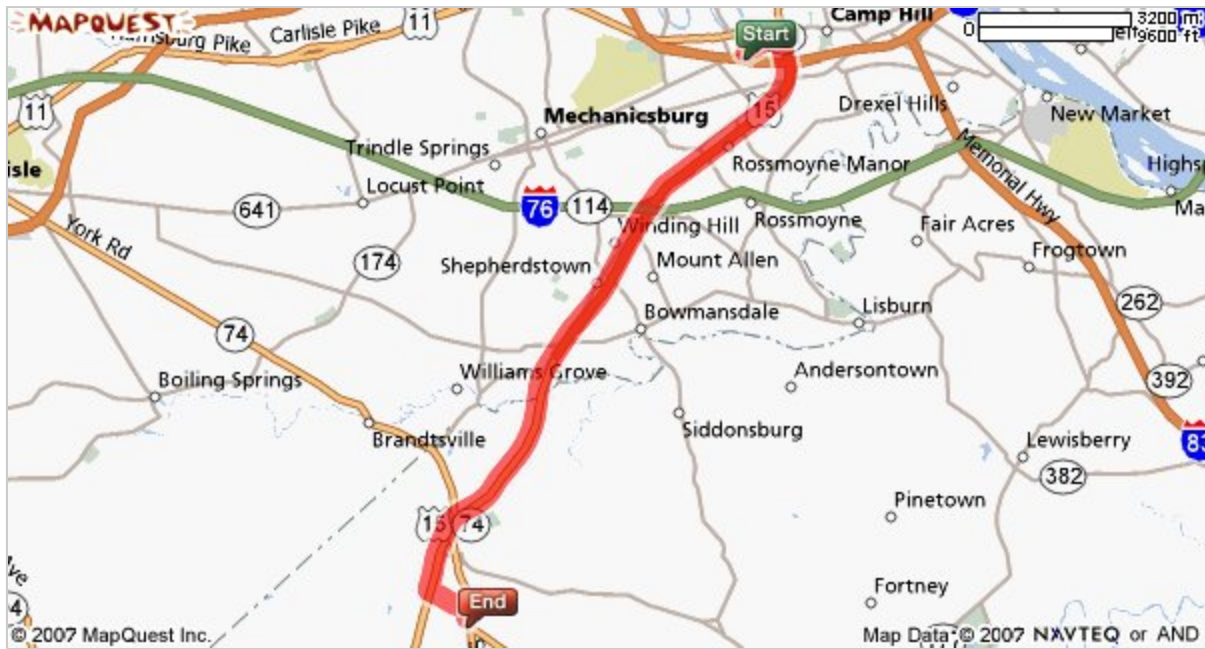

300 350 400 550 650 750 850

You are here (618)

[Click Here to Find Out!](#)

Based on your credit report data, this is a numerical depiction of your creditworthiness. High scores are better.

[privacymatters.com](http://privacymatters.com)

**Directions**

**Distance**

**Total Est. Time:** 18 minutes      **Total Est. Distance:** 13.09 miles

- |  |  |            |
|--|--|------------|
|  | <b>1:</b> Start out going NORTH on FALLOWFIELD RD toward TRINDLE RD / PA-641.    | <0.1 miles |
|  | <b>2:</b> Turn RIGHT onto TRINDLE RD / PA-641.                                   | 0.6 miles  |
|  | <b>3:</b> Turn RIGHT onto S 32ND ST / US-11 / US-15. Continue to follow US-15 S. | 11.5 miles |
|  | <b>4:</b> Turn LEFT onto GOLF COURSE RD.   | 0.7 miles  |
|  | <b>5:</b> Turn RIGHT onto S BALTIMORE ST / PA-74.                                | 0.1 miles  |
|  | <b>6:</b> End at 655 S Baltimore St<br>Dillsburg, PA 17019-9690, US              |            |

**Total Est. Time:** 18 minutes      **Total Est. Distance:** 13.09 miles

**Start:**  
410 Fallowfield Rd  
Camp Hill, PA 17011-4905, US

**End:**  
655 S Baltimore St  
Dillsburg, PA 17019-9690, US

All rights reserved. Use Subject to License/Copyright